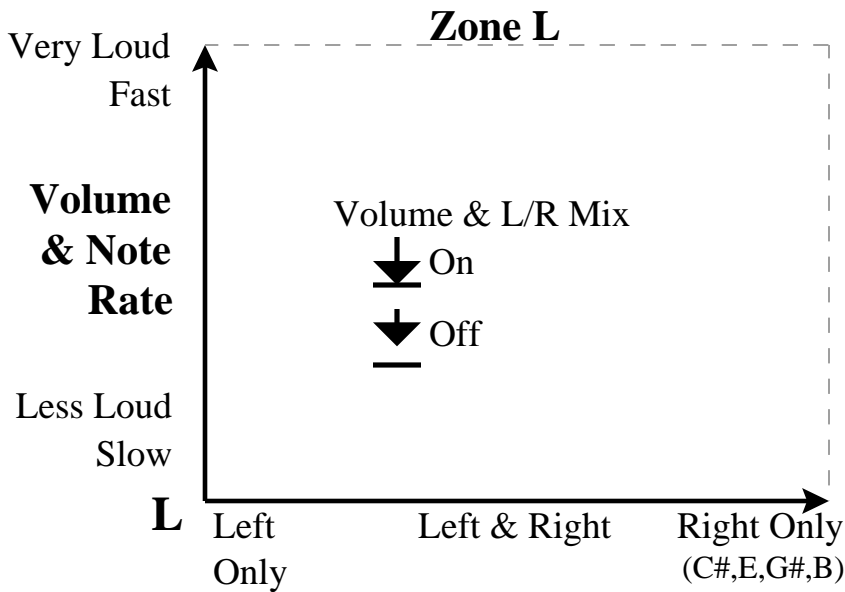

**F** ↓  
**1**

**Fractal Melody Mix**  
(Left & Right Melodies)

**Filter Resonance**  
(Processed wind & live whispers)

**F** ↓  
**2**

**Fractal Melody Mix**  
(Left & Right Melodies)

**Filter LowPass**  
(Processed noise)

F ↓  
3

**Fractal Melody Mix, Gong Pan**

**Filter Resonance**

F ↓  
4

**Fractal Melody Mix  
(Left & Right Melodies)**

**Filter LowPass  
(Processed noise)**

<b>L</b> ↓	Tuning 1 26 beats	<b>L</b> ↓	Tuning 2 30 beats	<b>L</b> ↓	Tuning 3 18 beats	<b>L</b> ↓	Tuning 4 30 beats
<b>L</b> ↓	Tuning 8 32 beats	<b>L</b> ↓	Tuning 7 20 beats	<b>L</b> ↓	Tuning 6 30 beats	<b>L</b> ↓	Tuning 5 18 beats

**F** ↓  
5

**R** ↓  
Pitch-bend

**F** ↓  
**6**

**Fractal Melody Mix**  
(Left & Right Melodies)

**Filter LowPass**  
(Processed live whispers)