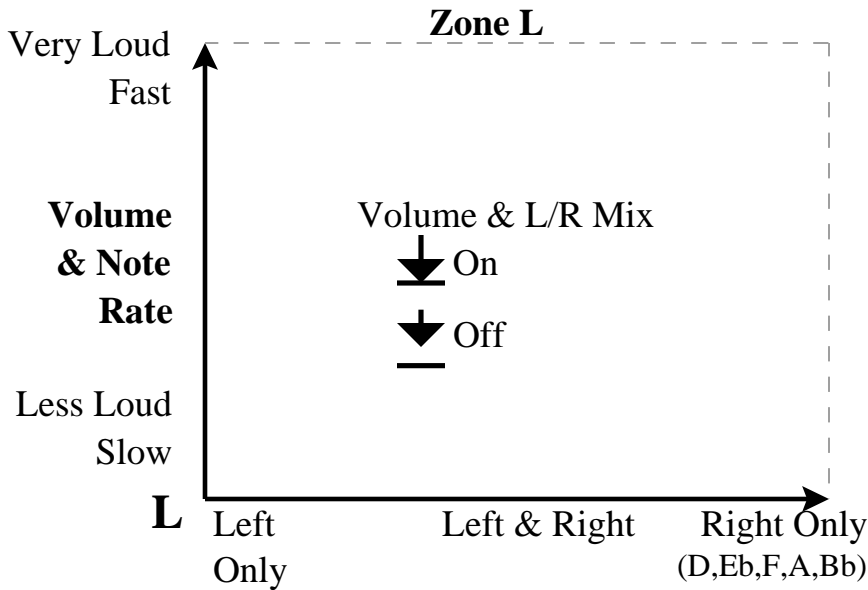

**F** ↓  
**1**

**Fractal Melody Mix**  
(Left & Right Melodies)

**Filter Resonance**  
(Processed wind & live whispers)

**F** ↓  
**2**

**Fractal Melody Mix**  
(Left & Right Melodies)

**Filter LowPass**  
(Processed noise)

F ↓  
3

**Fractal Melody Mix, Gong Pan**

**Filter Resonance**

F ↓  
4

**Fractal Melody Mix  
(Left & Right Melodies)**

**Filter LowPass  
(Processed noise)**

<b>L</b> ↓	Tuning 1 26 beats	<b>L</b> ↓	Tuning 2 30 beats	<b>L</b> ↓	Tuning 3 18 beats	<b>L</b> ↓	Tuning 4 30 beats
<b>L</b> ↓	Tuning 8 32 beats	<b>L</b> ↓	Tuning 7 20 beats	<b>L</b> ↓	Tuning 6 30 beats	<b>L</b> ↓	Tuning 5 18 beats

**F** ↓  
5

**R** ↓  
Pitch-bend

**F** ↓  
**6**

**Fractal Melody Mix**  
(Left & Right Melodies)

**Filter LowPass**  
(Processed live whispers)