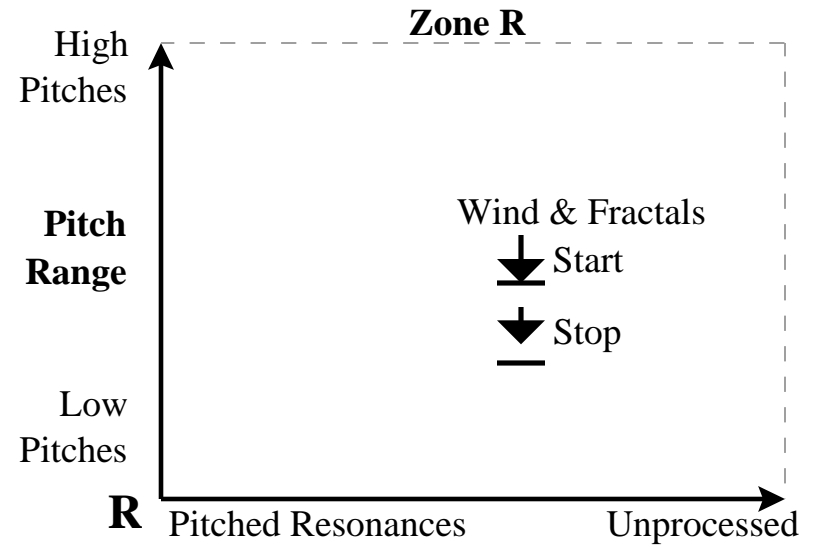

**F** ↓  
**1**

**Fractal Melody Mix**  
(Left & Right Melodies)

**Filter Resonance**  
(Processed wind & live whispers)

**F** ↓  
**2**

**Fractal Melody Mix**  
(Left & Right Melodies)

**Filter LowPass**  
(Processed noise)

F ↓  
3

**Fractal Melody Mix, Gong Pan**

**Filter Resonance**

F ↓  
4

**Fractal Melody Mix  
(Left & Right Melodies)**

**Filter LowPass  
(Processed noise)**

<b>L</b> ↓	Tuning 1 26 beats	<b>L</b> ↓	Tuning 2 30 beats	<b>L</b> ↓	Tuning 3 18 beats	<b>L</b> ↓	Tuning 4 30 beats
<b>L</b> ↓	Tuning 8 32 beats	<b>L</b> ↓	Tuning 7 20 beats	<b>L</b> ↓	Tuning 6 30 beats	<b>L</b> ↓	Tuning 5 18 beats

**F** ↓  
5

**R** ↓  
Pitch-bend

**F** ↓  
**6**

**Fractal Melody Mix**  
(Left & Right Melodies)

**Filter LowPass**  
(Processed live whispers)