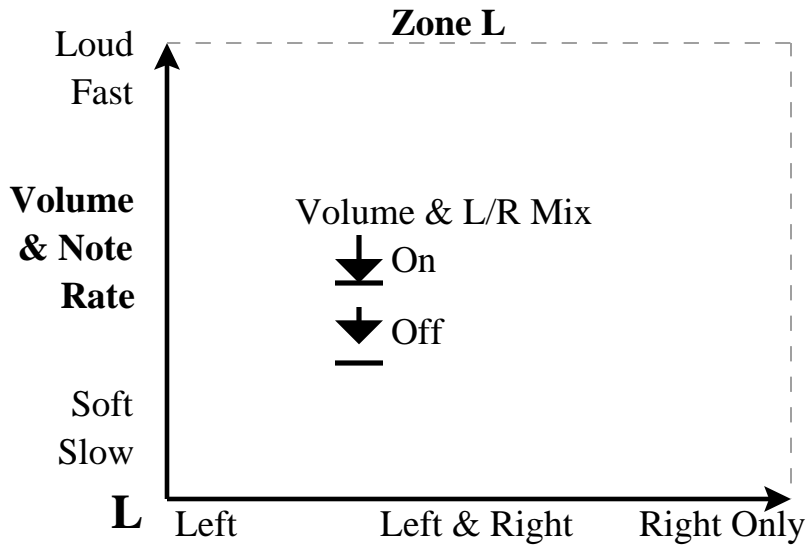

**F** ↓  
**1**

**Fractal Melody Mix**  
(Left & Right Melodies)

**Filter Resonance**  
(Processed wind & live whispers)

**F** ↓  
**2**

**Fractal Melody Mix**  
(Left & Right Melodies)

**Filter LowPass**  
(Processed noise)

F ↓  
3

**Fractal Melody Mix, Gong Pan**

**Filter Resonance**

F ↓  
4

**Fractal Melody Mix  
(Left & Right Melodies)**

**Filter LowPass  
(Processed noise)**

<b>L</b> ↓	Tuning 1 26 beats	<b>L</b> ↓	Tuning 2 30 beats	<b>L</b> ↓	Tuning 3 18 beats	<b>L</b> ↓	Tuning 4 30 beats
<b>L</b> ↓	Tuning 8 32 beats	<b>L</b> ↓	Tuning 7 20 beats	<b>L</b> ↓	Tuning 6 30 beats	<b>L</b> ↓	Tuning 5 18 beats

**F** ↓  
5

**R** ↓  
Pitch-bend

**F** ↓  
**6**

**Fractal Melody Mix**  
(Left & Right Melodies)

**Filter LowPass**  
(Processed live whispers)