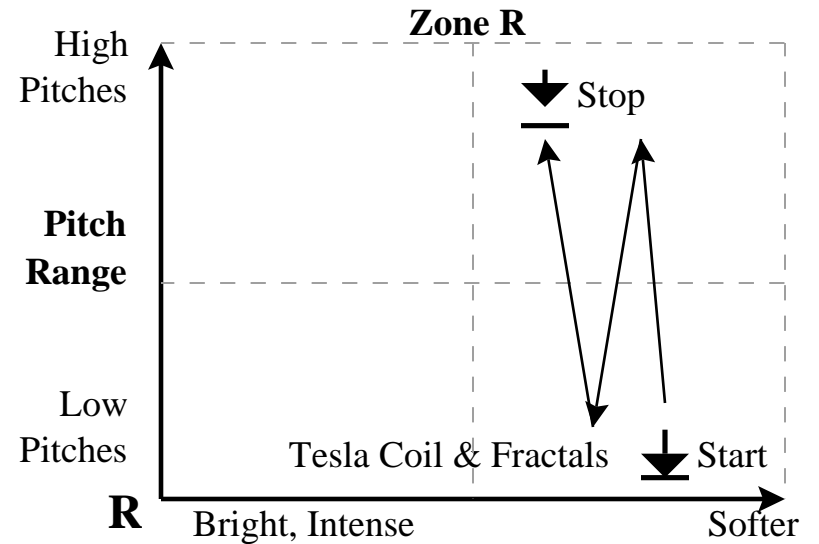

**F** ↓  
**1**

**Fractal Melody Mix**  
(Left & Right Melodies)

**Filter Resonance**  
(Processed wind & live whispers)

**F** ↓  
**2**

**Fractal Melody Mix**  
(Left & Right Melodies)

**Filter LowPass**  
(Processed noise)

F ↓  
3

**Fractal Melody Mix, Gong Pan**

**Filter Resonance**

F ↓  
4

**Fractal Melody Mix  
(Left & Right Melodies)**

**Filter LowPass  
(Processed noise)**

<b>L</b> ↓	Tuning 1 26 beats	<b>L</b> ↓	Tuning 2 30 beats	<b>L</b> ↓	Tuning 3 18 beats	<b>L</b> ↓	Tuning 4 30 beats
<b>L</b> ↓	Tuning 8 32 beats	<b>L</b> ↓	Tuning 7 20 beats	<b>L</b> ↓	Tuning 6 30 beats	<b>L</b> ↓	Tuning 5 18 beats

**F** ↓  
5

**R** ↓  
Pitch-bend

**F** ↓  
**6**

**Fractal Melody Mix**  
(Left & Right Melodies)

**Filter LowPass**  
(Processed live whispers)