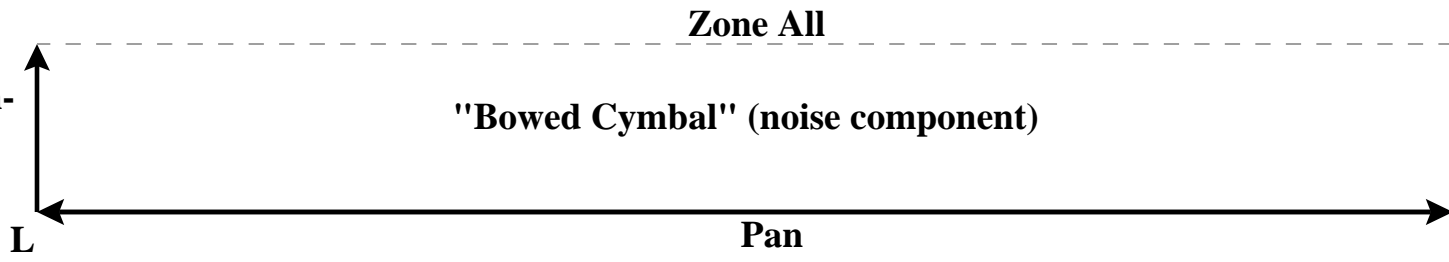

**F** ↓  
**1**

**Fractal Melody Mix**  
(Left & Right Melodies)

**Filter Resonance**  
(Processed wind & live whispers)

**F** ↓  
**2**

**Fractal Melody Mix**  
(Left & Right Melodies)

**Filter LowPass**  
(Processed noise)

F ↓  
3

**Fractal Melody Mix, Gong Pan**

**Filter Resonance**

F ↓  
4

**Fractal Melody Mix  
(Left & Right Melodies)**

**Filter LowPass  
(Processed noise)**

<b>L</b> ↓	Tuning 1 26 beats	<b>L</b> ↓	Tuning 2 30 beats	<b>L</b> ↓	Tuning 3 18 beats	<b>L</b> ↓	Tuning 4 30 beats
<b>L</b> ↓	Tuning 8 32 beats	<b>L</b> ↓	Tuning 7 20 beats	<b>L</b> ↓	Tuning 6 30 beats	<b>L</b> ↓	Tuning 5 18 beats

**F** ↓  
5

**R** ↓  
Pitch-bend

**F** ↓  
**6**

**Fractal Melody Mix**  
(Left & Right Melodies)

**Filter LowPass**  
(Processed live whispers)