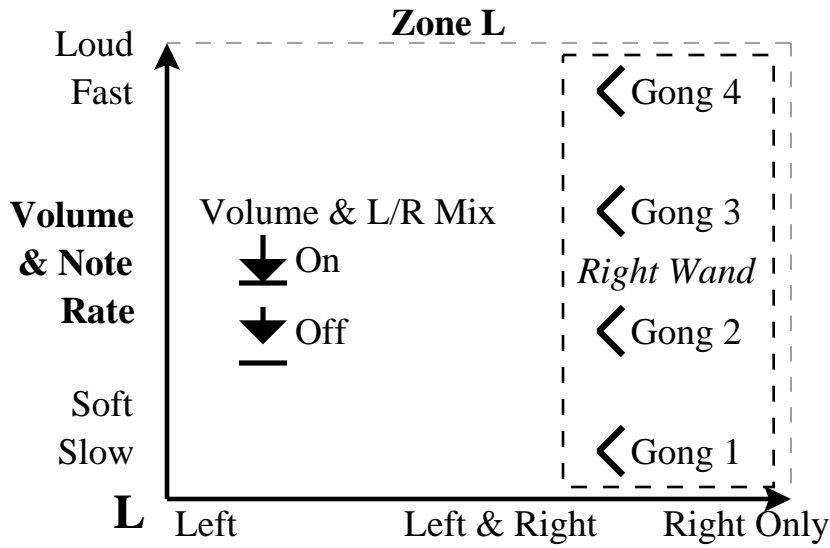

**F** ↓  
**1**

**Fractal Melody Mix**  
(Left & Right Melodies)

**Filter Resonance**  
(Processed wind & live whispers)

**F** ↓  
**2**

**Fractal Melody Mix**  
(Left & Right Melodies)

**Filter LowPass**  
(Processed noise)

F ↓  
3

**Fractal Melody Mix, Gong Pan**

**Filter Resonance**

F ↓  
4

**Fractal Melody Mix  
(Left & Right Melodies)**

**Filter LowPass  
(Processed noise)**

<b>L</b> ↓	Tuning 1 26 beats	<b>L</b> ↓	Tuning 2 30 beats	<b>L</b> ↓	Tuning 3 18 beats	<b>L</b> ↓	Tuning 4 30 beats
<b>L</b> ↓	Tuning 8 32 beats	<b>L</b> ↓	Tuning 7 20 beats	<b>L</b> ↓	Tuning 6 30 beats	<b>L</b> ↓	Tuning 5 18 beats

**F** ↓  
5

**R** ↓  
Pitch-bend

**F** ↓  
**6**

**Fractal Melody Mix**  
(Left & Right Melodies)

**Filter LowPass**  
(Processed live whispers)