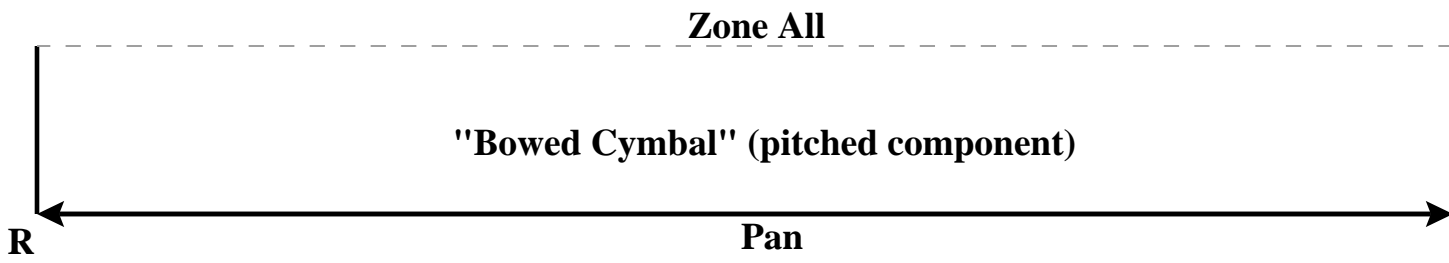

**F** ↓  
**1**

**Fractal Melody Mix**  
(Left & Right Melodies)

**Filter Resonance**  
(Processed wind & live whispers)

**F** ↓  
**2**

**Fractal Melody Mix**  
(Left & Right Melodies)

**Filter LowPass**  
(Processed noise)

F ↓  
3

**Fractal Melody Mix, Gong Pan**

**Filter Resonance**

F ↓  
4

**Fractal Melody Mix  
(Left & Right Melodies)**

**Filter LowPass  
(Processed noise)**

<b>L</b> ↓	Tuning 1 26 beats	<b>L</b> ↓	Tuning 2 30 beats	<b>L</b> ↓	Tuning 3 18 beats	<b>L</b> ↓	Tuning 4 30 beats
<b>L</b> ↓	Tuning 8 32 beats	<b>L</b> ↓	Tuning 7 20 beats	<b>L</b> ↓	Tuning 6 30 beats	<b>L</b> ↓	Tuning 5 18 beats

**F** ↓  
5

**R** ↓  
Pitch-bend

**F** ↓  
**6**

**Fractal Melody Mix**  
(Left & Right Melodies)

**Filter LowPass**  
(Processed live whispers)