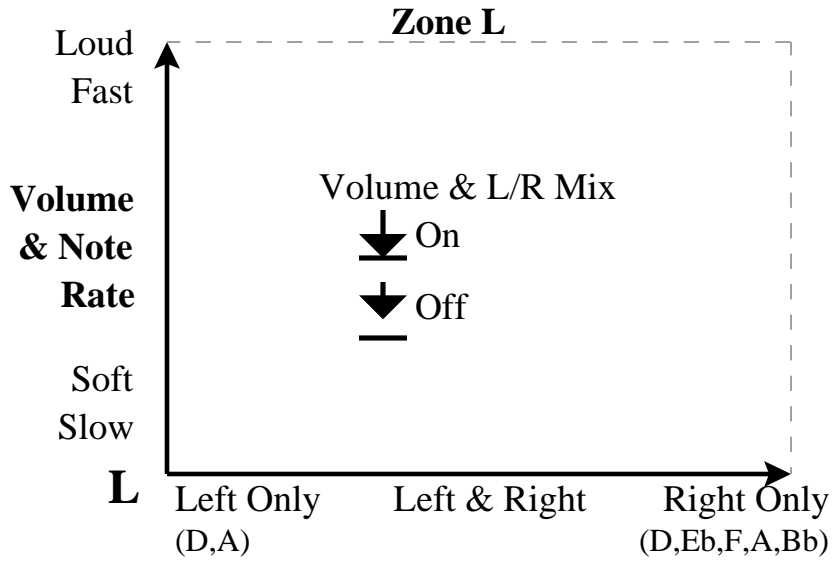

F ↓  
3

**Fractal Melody Mix, Gong Pan**

**Filter Resonance**

F ↓  
4

**Fractal Melody Mix  
(Left & Right Melodies)**

**Filter LowPass  
(Processed noise)**

<b>L</b> ↓	Tuning 1 26 beats	<b>L</b> ↓	Tuning 2 30 beats	<b>L</b> ↓	Tuning 3 18 beats	<b>L</b> ↓	Tuning 4 30 beats
<b>L</b> ↓	Tuning 8 32 beats	<b>L</b> ↓	Tuning 7 20 beats	<b>L</b> ↓	Tuning 6 30 beats	<b>L</b> ↓	Tuning 5 18 beats

**F** ↓  
5

**R** ↓  
Pitch-bend

**F** ↓  
**6**

**Fractal Melody Mix**  
(Left & Right Melodies)

**Filter LowPass**  
(Processed live whispers)