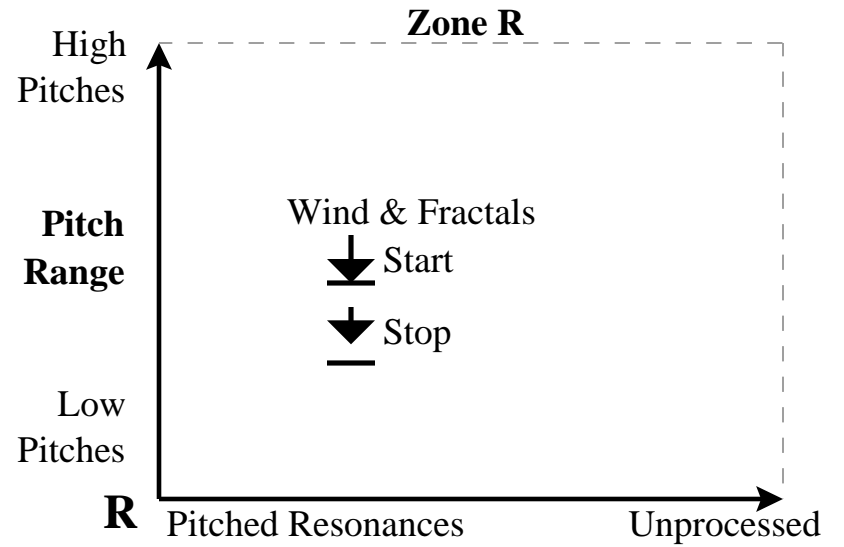

**F** ↓  
**1**

**Fractal Melody Mix**  
(Left & Right Melodies)

**Filter Resonance**  
(Processed wind & live whispers)

**F** ↓  
**2**

**Fractal Melody Mix**  
(Left & Right Melodies)

**Filter LowPass**  
(Processed noise)

F ↓  
3

**Fractal Melody Mix, Gong Pan**

**Filter Resonance**

F ↓  
4

**Fractal Melody Mix  
(Left & Right Melodies)**

**Filter LowPass  
(Processed noise)**

<b>L</b> ↓	Tuning 1 26 beats	<b>L</b> ↓	Tuning 2 30 beats	<b>L</b> ↓	Tuning 3 18 beats	<b>L</b> ↓	Tuning 4 30 beats
<b>L</b> ↓	Tuning 8 32 beats	<b>L</b> ↓	Tuning 7 20 beats	<b>L</b> ↓	Tuning 6 30 beats	<b>L</b> ↓	Tuning 5 18 beats

**F** ↓  
5

**R** ↓  
Pitch-bend

**F** ↓  
**6**

**Fractal Melody Mix**  
(Left & Right Melodies)

**Filter LowPass**  
(Processed live whispers)