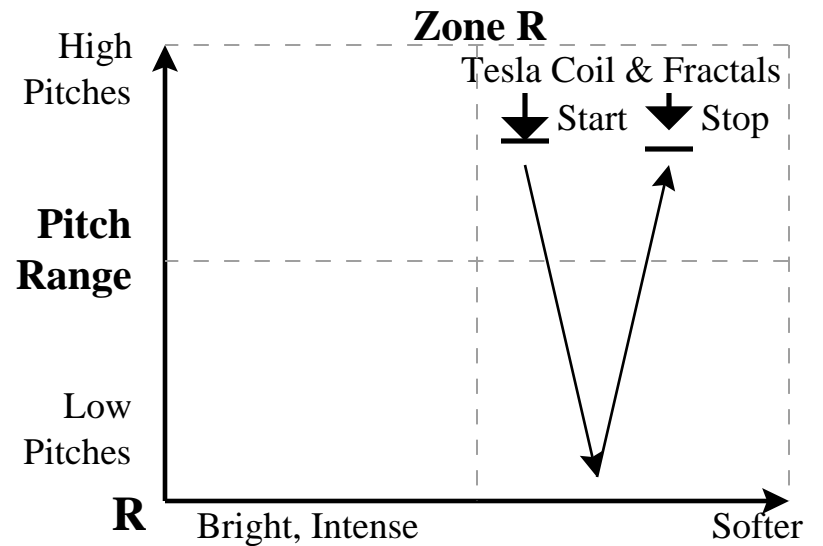

**F** ↓  
**1**

**Fractal Melody Mix**  
(Left & Right Melodies)

**Filter Resonance**  
(Processed wind & live whispers)

**F** ↓  
**2**

**Fractal Melody Mix**  
(Left & Right Melodies)

**Filter LowPass**  
(Processed noise)

F ↓  
3

**Fractal Melody Mix, Gong Pan**

**Filter Resonance**

F ↓  
4

**Fractal Melody Mix  
(Left & Right Melodies)**

**Filter LowPass  
(Processed noise)**

<b>L</b> ↓	Tuning 1 26 beats	<b>L</b> ↓	Tuning 2 30 beats	<b>L</b> ↓	Tuning 3 18 beats	<b>L</b> ↓	Tuning 4 30 beats
<b>L</b> ↓	Tuning 8 32 beats	<b>L</b> ↓	Tuning 7 20 beats	<b>L</b> ↓	Tuning 6 30 beats	<b>L</b> ↓	Tuning 5 18 beats

**F** ↓  
5

**R** ↓  
Pitch-bend

**F** ↓  
**6**

**Fractal Melody Mix**  
(Left & Right Melodies)

**Filter LowPass**  
(Processed live whispers)